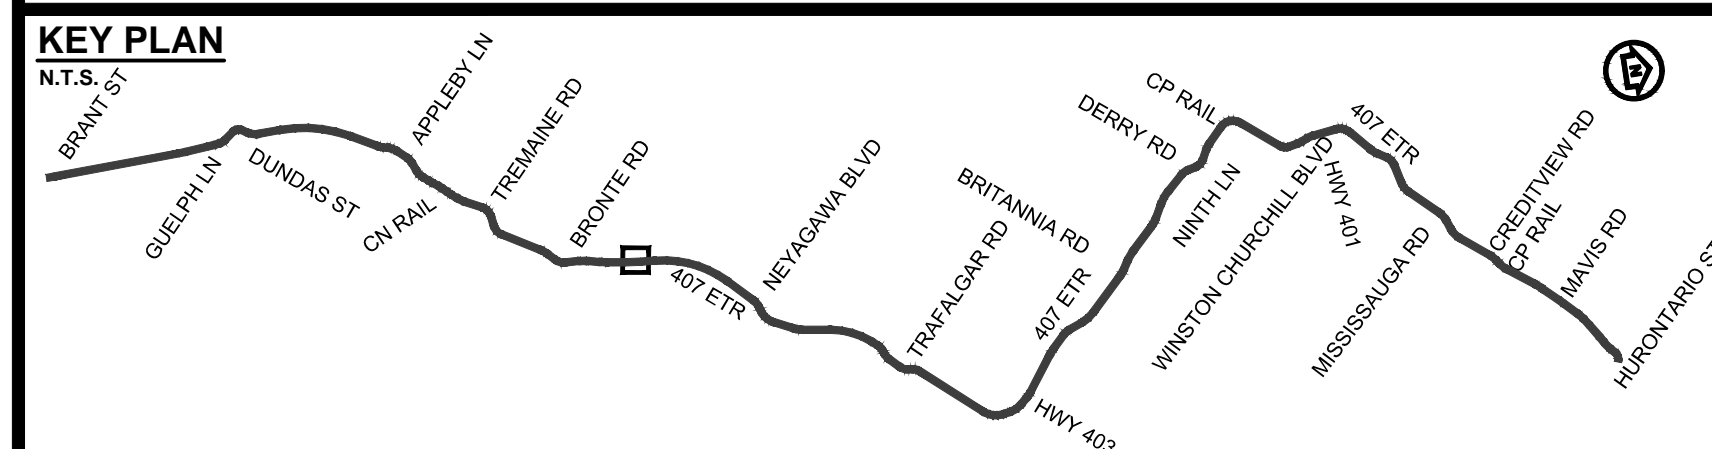

DRAWING NAME: J:\TOR\16294 ON-MTO 407 TRANSITWAY WC TO BRANTTIS General\03 - Drawings\8 - Property\Plates\407 TW4-Plate 23.dwg
CREATED: Nov 28, 2019 11:55am
MODIFIED:

407 TRANSITWAY
WEST OF BRANT STREET TO WEST OF HURONTARIO STREET
G.W.P. 16-20003, CA 2016-E-0038
PROPERTY PLAN
STA. 25+980 TO STA. 26+560

PLATE
23
DATE
11/20/2019