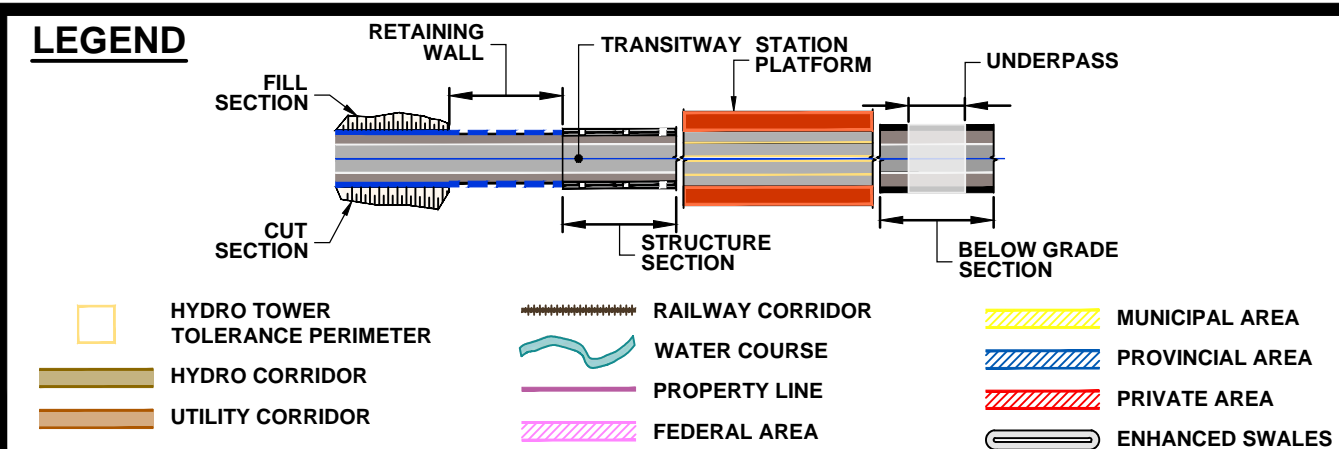

DRAWING NAME: J:\TOR\16294 ON-MTO 407 TRANSITWAY WC TO BRANTTIS General\03 - Drawings\8 - Property\Plates\407 TW4-Plate 23.dwg
CREATED: Nov 28, 2019 11:55am
MODIFIED:

407 TRANSITWAY
WEST OF BRANT STREET TO WEST OF HURONTARIO STREET
G.W.P. 16-20003, CA 2016-E-0038
PROPERTY PLAN
STA. 25+980 TO STA. 26+560

PLATE
23
DATE
11/20/2019